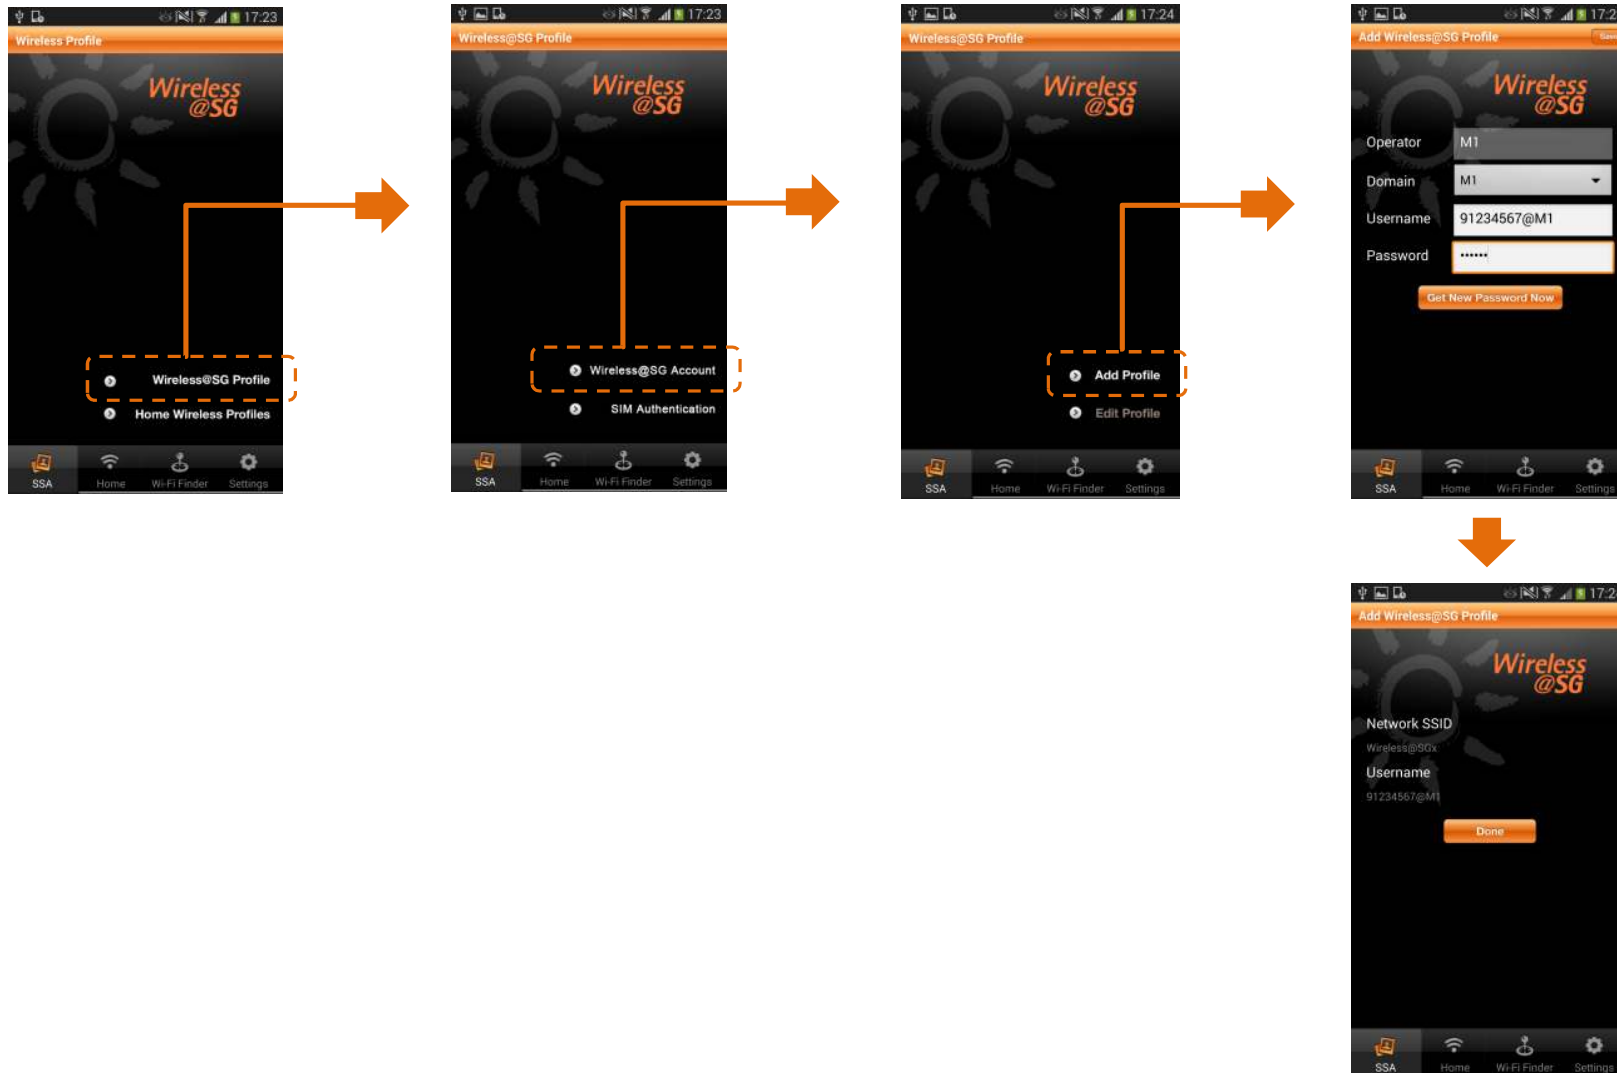

Android: SSA – Wireless@SGx (Account) Configuration

Android: SSA – Wireless@SGx (EAP-SIM) Configuration