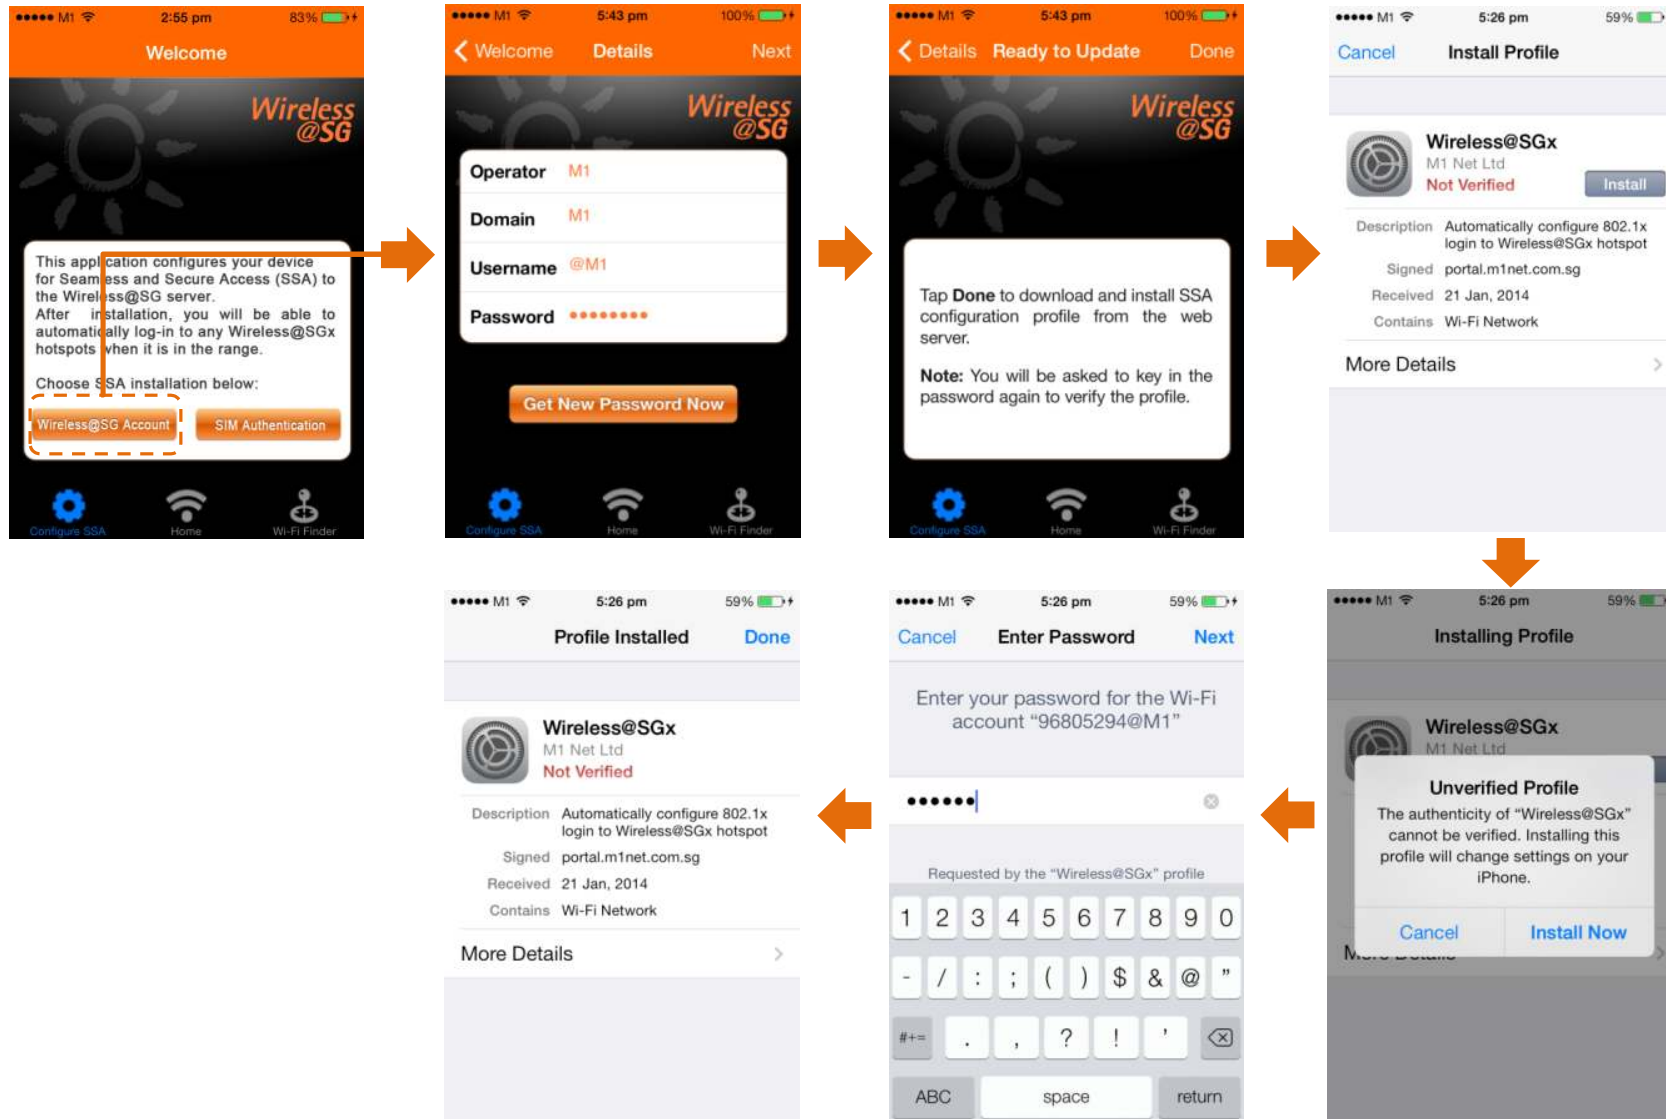

iOS: SSA – Wireless@SGx (Account) Configuration

iOS: SSA – Wireless@SGx (EAP-SIM) Configuration